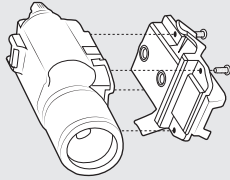

X-300 / X-400 ADAPTER

FITS FAST / ACH SIDE RAILS (ARCS)

Features:

- Attaches to Surefire® X-300, X-400 weapon lights and mounts to FAST / ACH Side Rails (ARCs) with the lowest profile possible

Part # 20-96-103

06-05-154 REV. A

PACKAGE CONTENTS

=1

X-300 / X-400 Adapter

=4

Screws

1

Remove existing hex screws from bottom of light and replace with X-300 Adapter using low profile button head screws included in package.

2

Pinch tabs on X-300 / X-400 Adapter and slide to preferred position on FAST / ACH Side Rail (ARC).

ops-core
www.ops-core.com