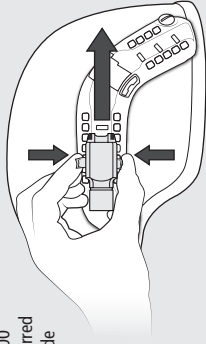

X-300 / X-400 ADAPTER

FITS FAST / ACH SIDE RAILS (ARCS)

Features:

- Attaches to Surefire® X-300, X-400 weapon lights and mounts to FAST / ACH Side Rails (ARCs) with the lowest profile possible

Part # 20-96-103

06-05-154 REV. A

PACKAGE CONTENTS

=1

X-300 / X-400 Adapter

=4

Screws

1

Remove existing hex screws from bottom of light and replace with X-300 Adapter using low profile button head screws included in package.

2

Pinch tabs on X-300 / X-400 Adapter and slide to preferred position on FAST / ACH Side Rail (ARC).

ops-core
www.ops-core.com