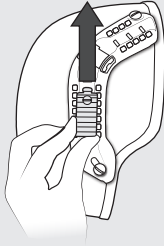

PICATINNY ADAPTER

FITS FAST / ACH SIDE RAILS (ARCs)

Features:

- Connects devices compatible with 1911 Picatinny rail to FAST / ACH Side Rails (ARCs)

Part # 20-99-103

06-05-151 REV. A

PACKAGE CONTENTS = 1

Picatinny Adapter

- 1** Slide Picatinny Adapter to preferred position on FAST / ACH Side Rail (ARC).

- 2** Tighten screw to lock adapter in place.

ops-core
www.ops-core.com