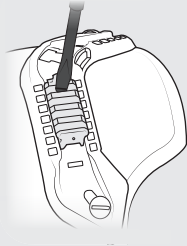

PICATINNY ADAPTER

FITS FAST / ACH SIDE RAILS (ARCs)

Features:

- Connects devices compatible with 1911 Picatinny rail to FAST / ACH Side Rails (ARCs)

Part # 20-99-103

06-05-151 REV. A

PACKAGE CONTENTS = 1

Picatinny Adapter

- 1** Slide Picatinny Adapter to preferred position on FAST / ACH Side Rail (ARC).

- 2** Tighten screw to lock adapter in place.

ops-core
www.ops-core.com