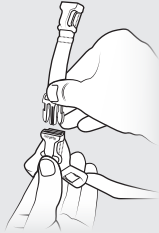

GAS MASK EXTENDER

Features:

- Adds 3.5" to the chinstrap length for extra space when wearing gas / CBRN mask

 Tan #
19-99-101

 Green #
19-99-102

 Black #
19-99-103

06-05-157 REV. A

PACKAGE CONTENTS = 1

Gas Mask Extender

- 1** Connect male end of Gas Mask Extender to existing chinstrap.

- 2** For storage, clip male end of extender to female end around gas mask strap.

ops-core
www.ops-core.com