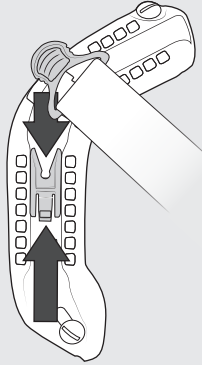

### **Features:**

- Instant and secure attachment of straps while allowing freedom of rotation
- Ideal for attachment of goggles and other accessories

**Part # 20-95-103**

06-05-152 REV. A

## PACKAGE CONTENTS

= 2 36mm Goggle Swivel Clip

= 2 Swivel Clip Bracket

**1**

Thread goggle strap through Swivel Clip and secure by sewing.

**2**

Insert Swivel Clip bracket into FAST / ACH Side Rail (ARC) as shown and attach goggle mounted Swivel Clip.

**3**

Properly installed goggle straps and Swivel Clips should resemble diagram.

**ops-core**  
[www.ops-core.com](http://www.ops-core.com)