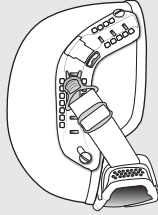

### **Features:**

- Instant and secure attachment of straps while allowing freedom of rotation
- Ideal for attachment of goggles and other accessories

**Part # 20-95-103**

06-05-152 REV. A

## PACKAGE CONTENTS

= 2 36mm Goggle Swivel Clip

= 2 Swivel Clip Bracket

**1**

Thread goggle strap through Swivel Clip and secure by sewing.

**2**

Insert Swivel Clip bracket into FAST / ACH Side Rail (ARC) as shown and attach goggle mounted Swivel Clip.

**3**

Properly installed goggle straps and Swivel Clips should resemble diagram.

**ops-core**  
[www.ops-core.com](http://www.ops-core.com)