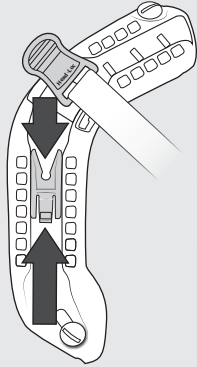

19mm SWIVEL CLIPS

FITS FAST / ACH SIDE RAILS (ARCS)

Features:

- Instant and secure attachment of accessory straps while allowing freedom of rotation
- Ideal for attachment of goggles, O2 masks and other accessories

Part # 20-95-203

06-05-155 REV. A

PACKAGE CONTENTS

= 2 19mm Goggle Swivel Clip

= 2 Swivel Clip Bracket

1

Thread goggle strap through Swivel Clip and secure by sewing.

2

Insert Swivel Clip bracket into FAST / ACH Side Rail (ARC) as shown and attach goggle mounted Swivel Clip.

3

Properly installed goggle straps and Swivel Clips should resemble diagram.

ops-core
www.ops-core.com