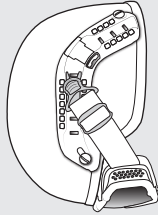

19mm SWIVEL CLIPS

FITS FAST / ACH SIDE RAILS (ARCS)

Features:

- Instant and secure attachment of accessory straps while allowing freedom of rotation
- Ideal for attachment of goggles, O2 masks and other accessories

Part # 20-95-203

06-05-155 REV. A

PACKAGE CONTENTS

= 2 19mm Goggle Swivel Clip

= 2 Swivel Clip Bracket

1

Thread goggle strap through Swivel Clip and secure by sewing.

2

Insert Swivel Clip bracket into FAST / ACH Side Rail (ARC) as shown and attach goggle mounted Swivel Clip.

3

Properly installed goggle straps and Swivel Clips should resemble diagram.

ops-core
www.ops-core.com