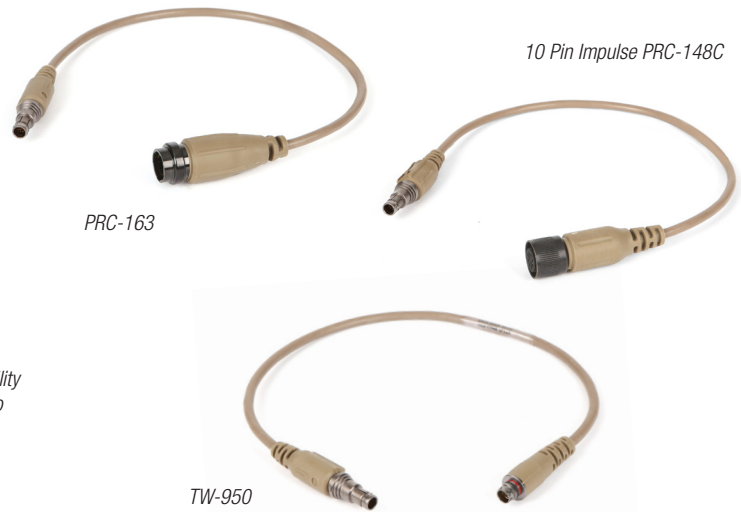

Modular PTT Radio Adapter Cables

Connects modular Push-To-Talk (PTT) to various radio systems, giving operators the ability to tailor their communications to their mission needs and preferences. Used with the Ops-Core® AMP® Communication Headset and modular PTTs, the radio adapter cables complete the connection to user's radio system.

KEY FEATURES

- Available in black and tan with 18" or 21" length

Immersion*
1 Meter for 1 Hour
3 Meters for 30 Seconds

**Total system immersion capability dependent on headset and radio specifications*

CABLE OPTIONS

Cable - TW-950	Part Number	Color	Length
Radio Cable AMP TW-950 Black 18"	1001793-00-0018	Black	18"
Radio Cable AMP TW-950 Tan 18"	1001793-01-0018	Tan	18"
Radio Cable AMP TW-950 Black 21"	1001793-00-0021	Black	21"
Radio Cable AMP TW-950 Tan 21"	1001793-01-0021	Tan	21"

Cable - 10 Pin Impluse PRC-148C	Part Number	Color	Length
Radio Cable AMP 10 Pin Impluse PRC-148C Black 18"	1001791-00-0018	Black	18"
Radio Cable AMP 10 Pin Impluse PRC-148C Tan 18"	1001791-01-0018	Tan	18"
Radio Cable AMP 10 Pin Impluse PRC-148C Black 21"	1001791-00-0021	Black	21"
Radio Cable AMP 10 Pin Impluse PRC-148C Tan 21"	1001791-01-0021	Tan	21"